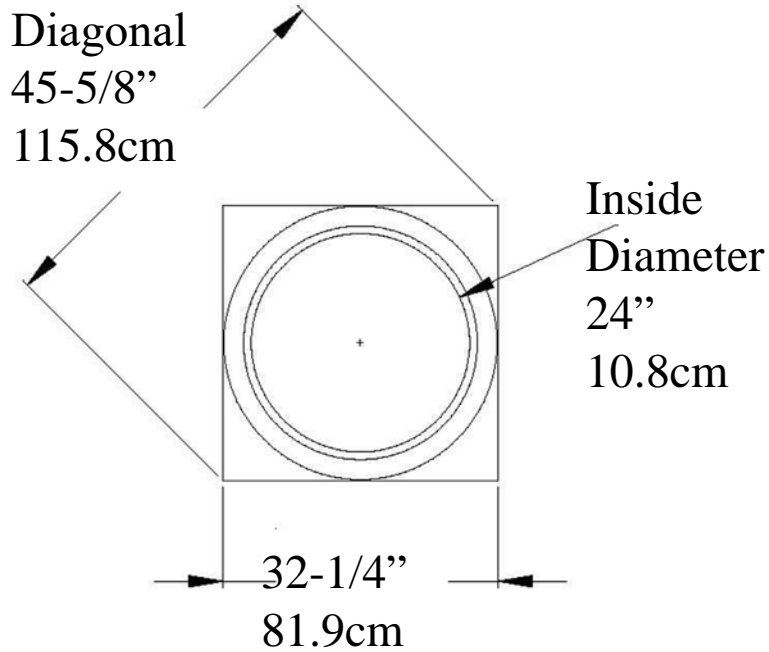

# Tuscan Base IPPCTB24 PolyComp (FRP)

\* All specifications subject to change without notice,  
Final products & Measurements may vary from this brochure Manufacturing tolerences +/- 1/8" (.31cm)

**Imperial Productions®**