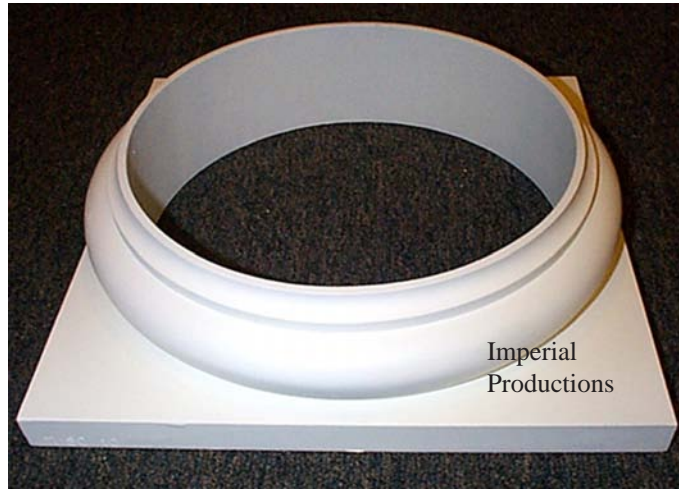

Tuscan Base IPTB509 ArchPolymer™

Imperial
Productions

Tuscan Column

ArchPolymer™
Made from Molds
High density Synthetic Polyurethane
Interior & Exterior Use
Insect, Rot, Water Resistant
Same Density as White Pine

Inside Hole Diameter
9-3/4"
24.9cm

Total
Height
3-1/4"
8.25cm

Imperial
Productions

Diagonal
18-5/16"
45.5cm

Square
Depth
13"
33cm

Square Width
13" (33 cm)

* All specifications subject to change without notice, Final products & Measurements may vary from this brochure