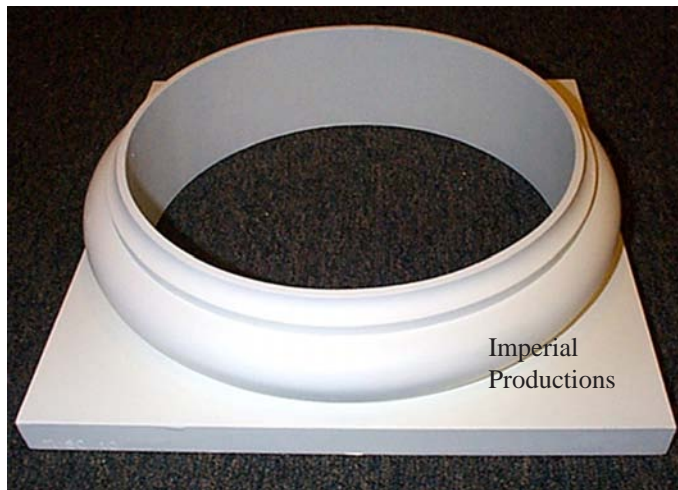

Tuscan Base IPTB512 ArchPolymer™

Imperial
Productions

Tuscan Column

ArchPolymer™
Made from Molds
High density Synthetic Polyurethane
Interior & Exterior Use
Insect, Rot, Water Resistant
Same Density as White Pine

Inside Hole Diameter
11.7/8
30.16cm

Total
Height
4-7/16"
11.28cm

Imperial
Productions

Round
2-3/16"
5.56cm

Plinth
2-1/4"
5.7cm

Diagonal
24"
60.1cm

Square
Depth
17"
43.18cm

Square Width
17" (43.18 cm)