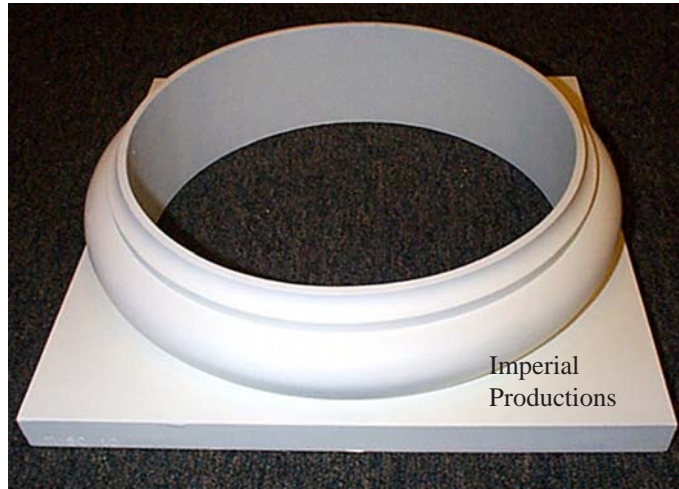

# Tuscan Base IPTB531 ArchPolymer™

Imperial  
Productions

Tuscan Column

Inside Hole Diameter  
14-1/16"  
35.7cm

-----  
Total  
Height  
6-1/16"  
11.4cm  
-----

Imperial  
Productions

Diagonal  
25-7/16"  
46.6cm

Square  
Depth  
18"  
33cm

Square Width  
18" (33 cm)

ArchPolymer™  
Made from Molds  
High density Synthetic Polyurethane  
Interior & Exterior Use  
Insect, Rot, Water Resistant  
Same Density as White Pine