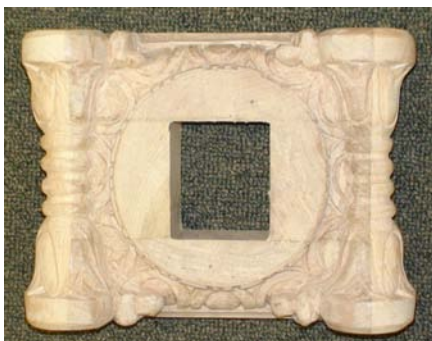

# Roman Ionic Capital IPCPR14 Hardwood

|----- 6-1/4" x 6-1/4" (15.9 x 15.9cm) -----|

Height  
Top  
to Bottom Circle  
3" (7.6cm)

|----- 4-1/2" (11.4cm) -----|

|----- 8-1/4" (20.9cm) -----|

Top 6-1/4" x 6-1/4"  
15.9cm x 15.9cm

Bottom Circle  
4-1/2" (11.4cm)

Hand Carved from Hard Wood  
Basswood, Red Oak, Maple

\* All specifications subject to change without notice, Final products & Measurements may vary from this brochure

Imperial Productions®