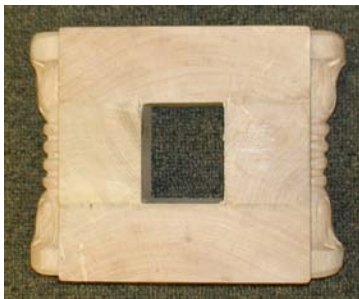

# Roman Ionic Capital IPCPR14 Hardwood

|----- 6-1/4" x 6-1/4" (15.9 x 15.9cm) -----|

Height  
Top  
to Bottom Circle  
3" (7.6cm)

|----- 4-1/2" (11.4cm) -----|

|----- 8-1/4" (20.9cm) -----|

Top 6-1/4" x 6-1/4"  
15.9cm x 15.9cm

Bottom Circle  
4-1/2" (11.4cm)

Hand Carved from Hard Wood  
Basswood, Red Oak, Maple

\* All specifications subject to change without notice, Final products & Measurements may vary from this brochure

Imperial Productions®