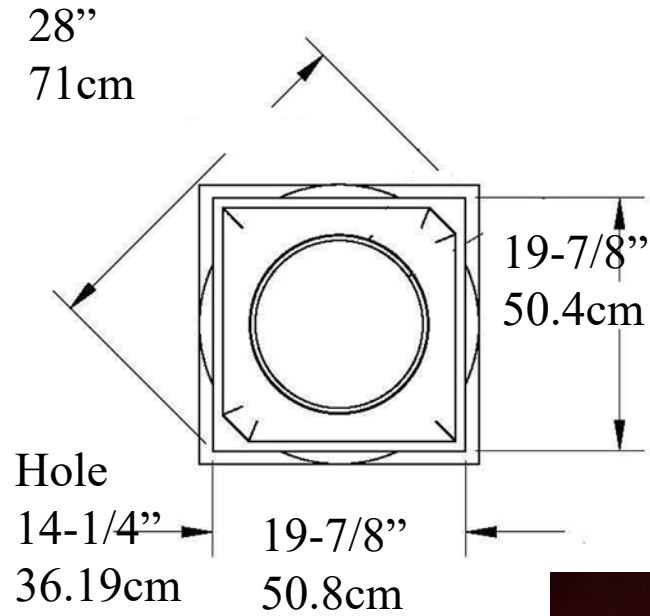

# Doric Capital IPDC16 Fiberglass

Height  
5-3/8"  
13.6cm

## Optional Cuts

- A = Half column
- B = 3/4 Outside Corner
- C = Wall Cover Engaged
- D = 1/4 Column Inside Corner
- E = Engaged any percentage

EconPolymer™  
Made from Molds  
High density Synthetic Polyurethane  
Interior & Exterior Use  
Insect, Rot, Water Resistant  
Same Density as White Pine