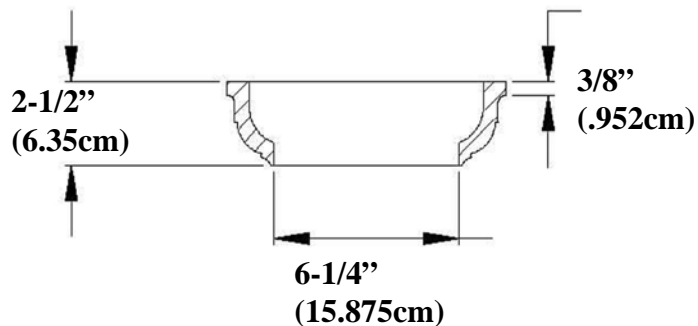

Tuscan / Doric Capital IPPCTC08 EconPolymer™

Tuscan Capital

Weight 2-1/2 lb (1.14 Kg)

* All specifications subject to change without notice, Final products & Measurements may vary from this brochure

Imperial Productions®