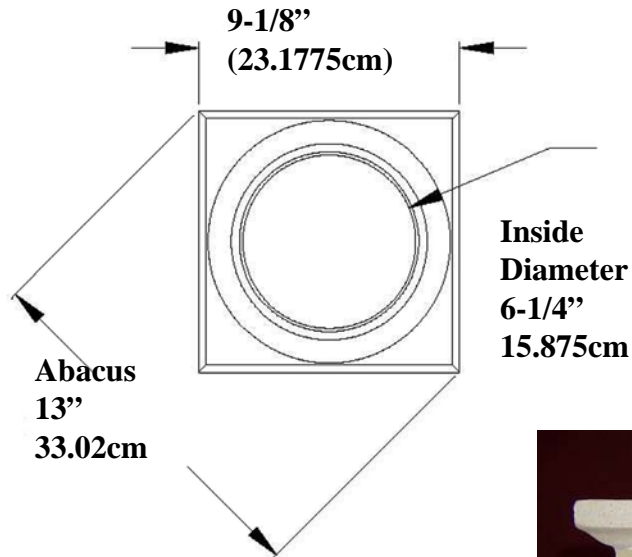

Tuscan / Doric Capital IPPCTC08 EconPolymer™

Tuscan Capital

Weight 2-1/2 lb (1.14 Kg)

* All specifications subject to change without notice, Final products & Measurements may vary from this brochure

Imperial Productions®