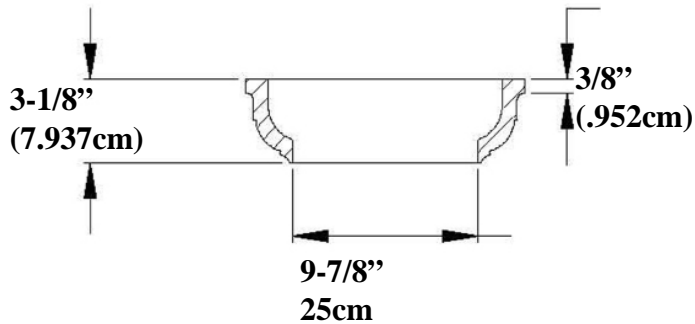

## Tuscan Capital

Weight 5 lb (2.27 Kg)

\* All specifications subject to change without notice, Final products & Measurements may vary from this brochure

**Imperial Productions®**

Imperial Productions & Distribution Inc.