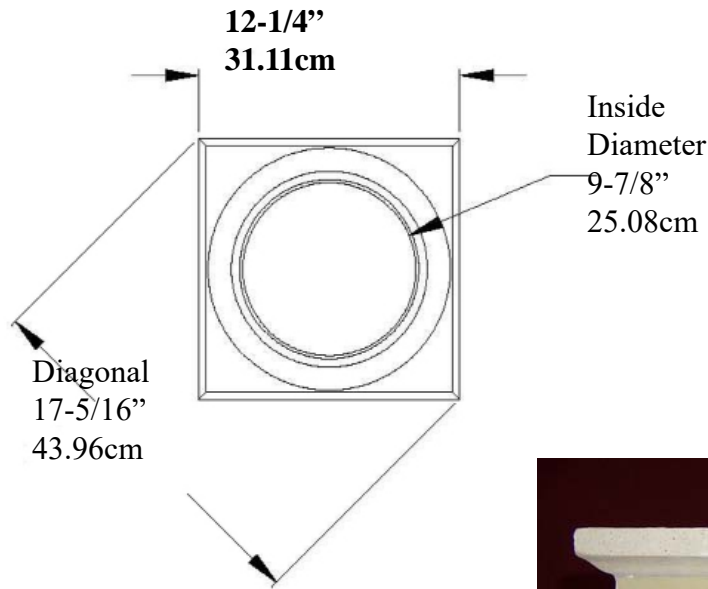

## Tuscan Capital

Weight 5 lb (2.27 Kg)

\* All specifications subject to change without notice, Final products & Measurements may vary from this brochure

**Imperial Productions®**

Imperial Productions & Distribution Inc.