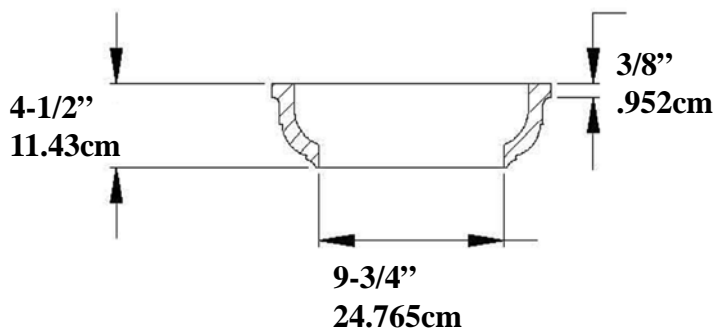

Doric / Tuscan Capital IPPCTC12 EconPolymer™

Tuscan Capital

Weight 5 lb (2.27 Kg)

* All specifications subject to change without notice, Final products & Measurements may vary from this brochure

Imperial Productions®