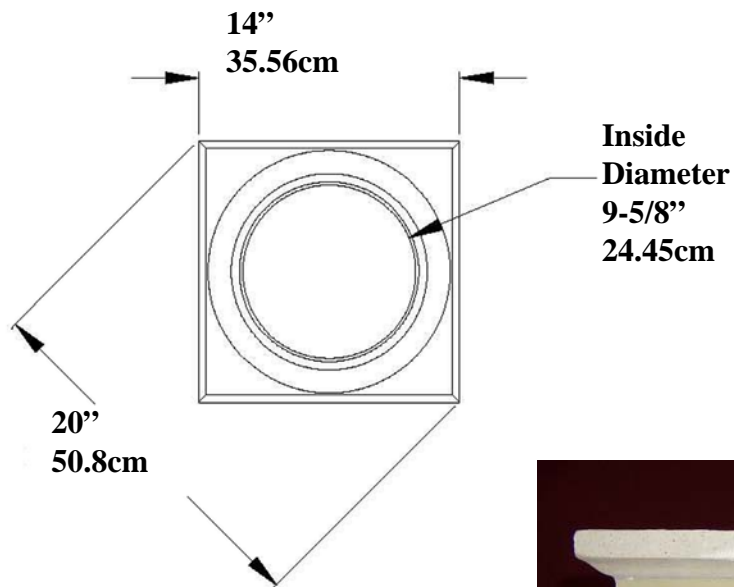

Doric / Tuscan Capital IPPCTC12 EconPolymer™

Tuscan Capital

Weight 5 lb (2.27 Kg)

* All specifications subject to change without notice, Final products & Measurements may vary from this brochure

Imperial Productions®