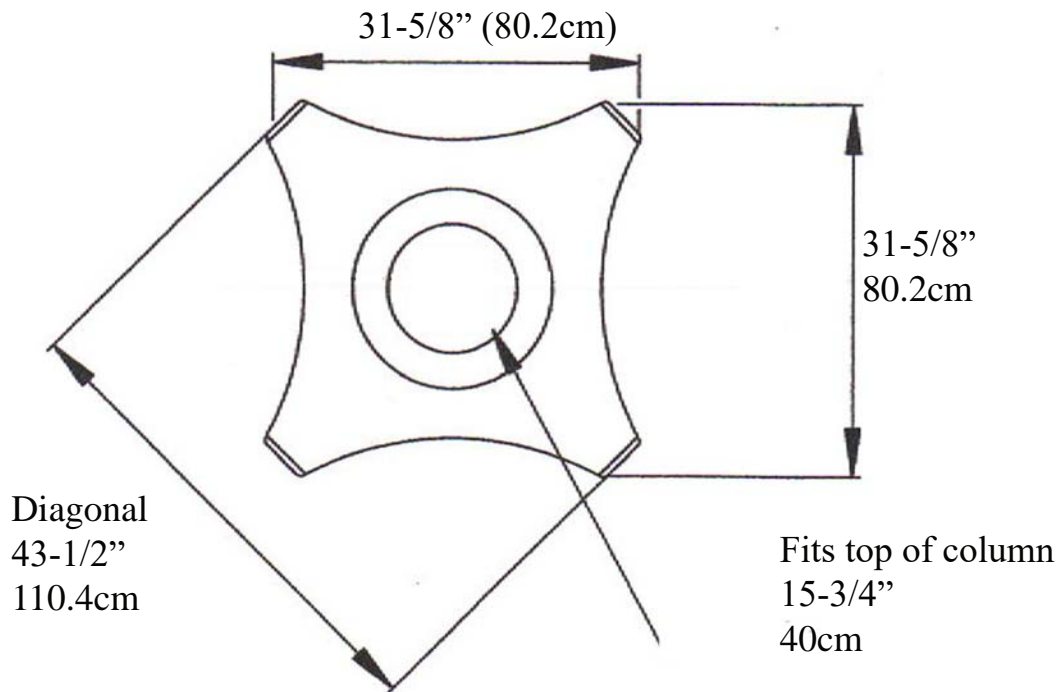

Roman Corinthian Capital

IPRC018 PolyComp™

Total Height
23"
58.4cm

* PolyComp™ Composite
Weight 150 lbs

* All specifications subject to change without notice,
Final products & Measurements may vary from this brochure Manufacturing tolerences +/- 1/8" (.31cm)